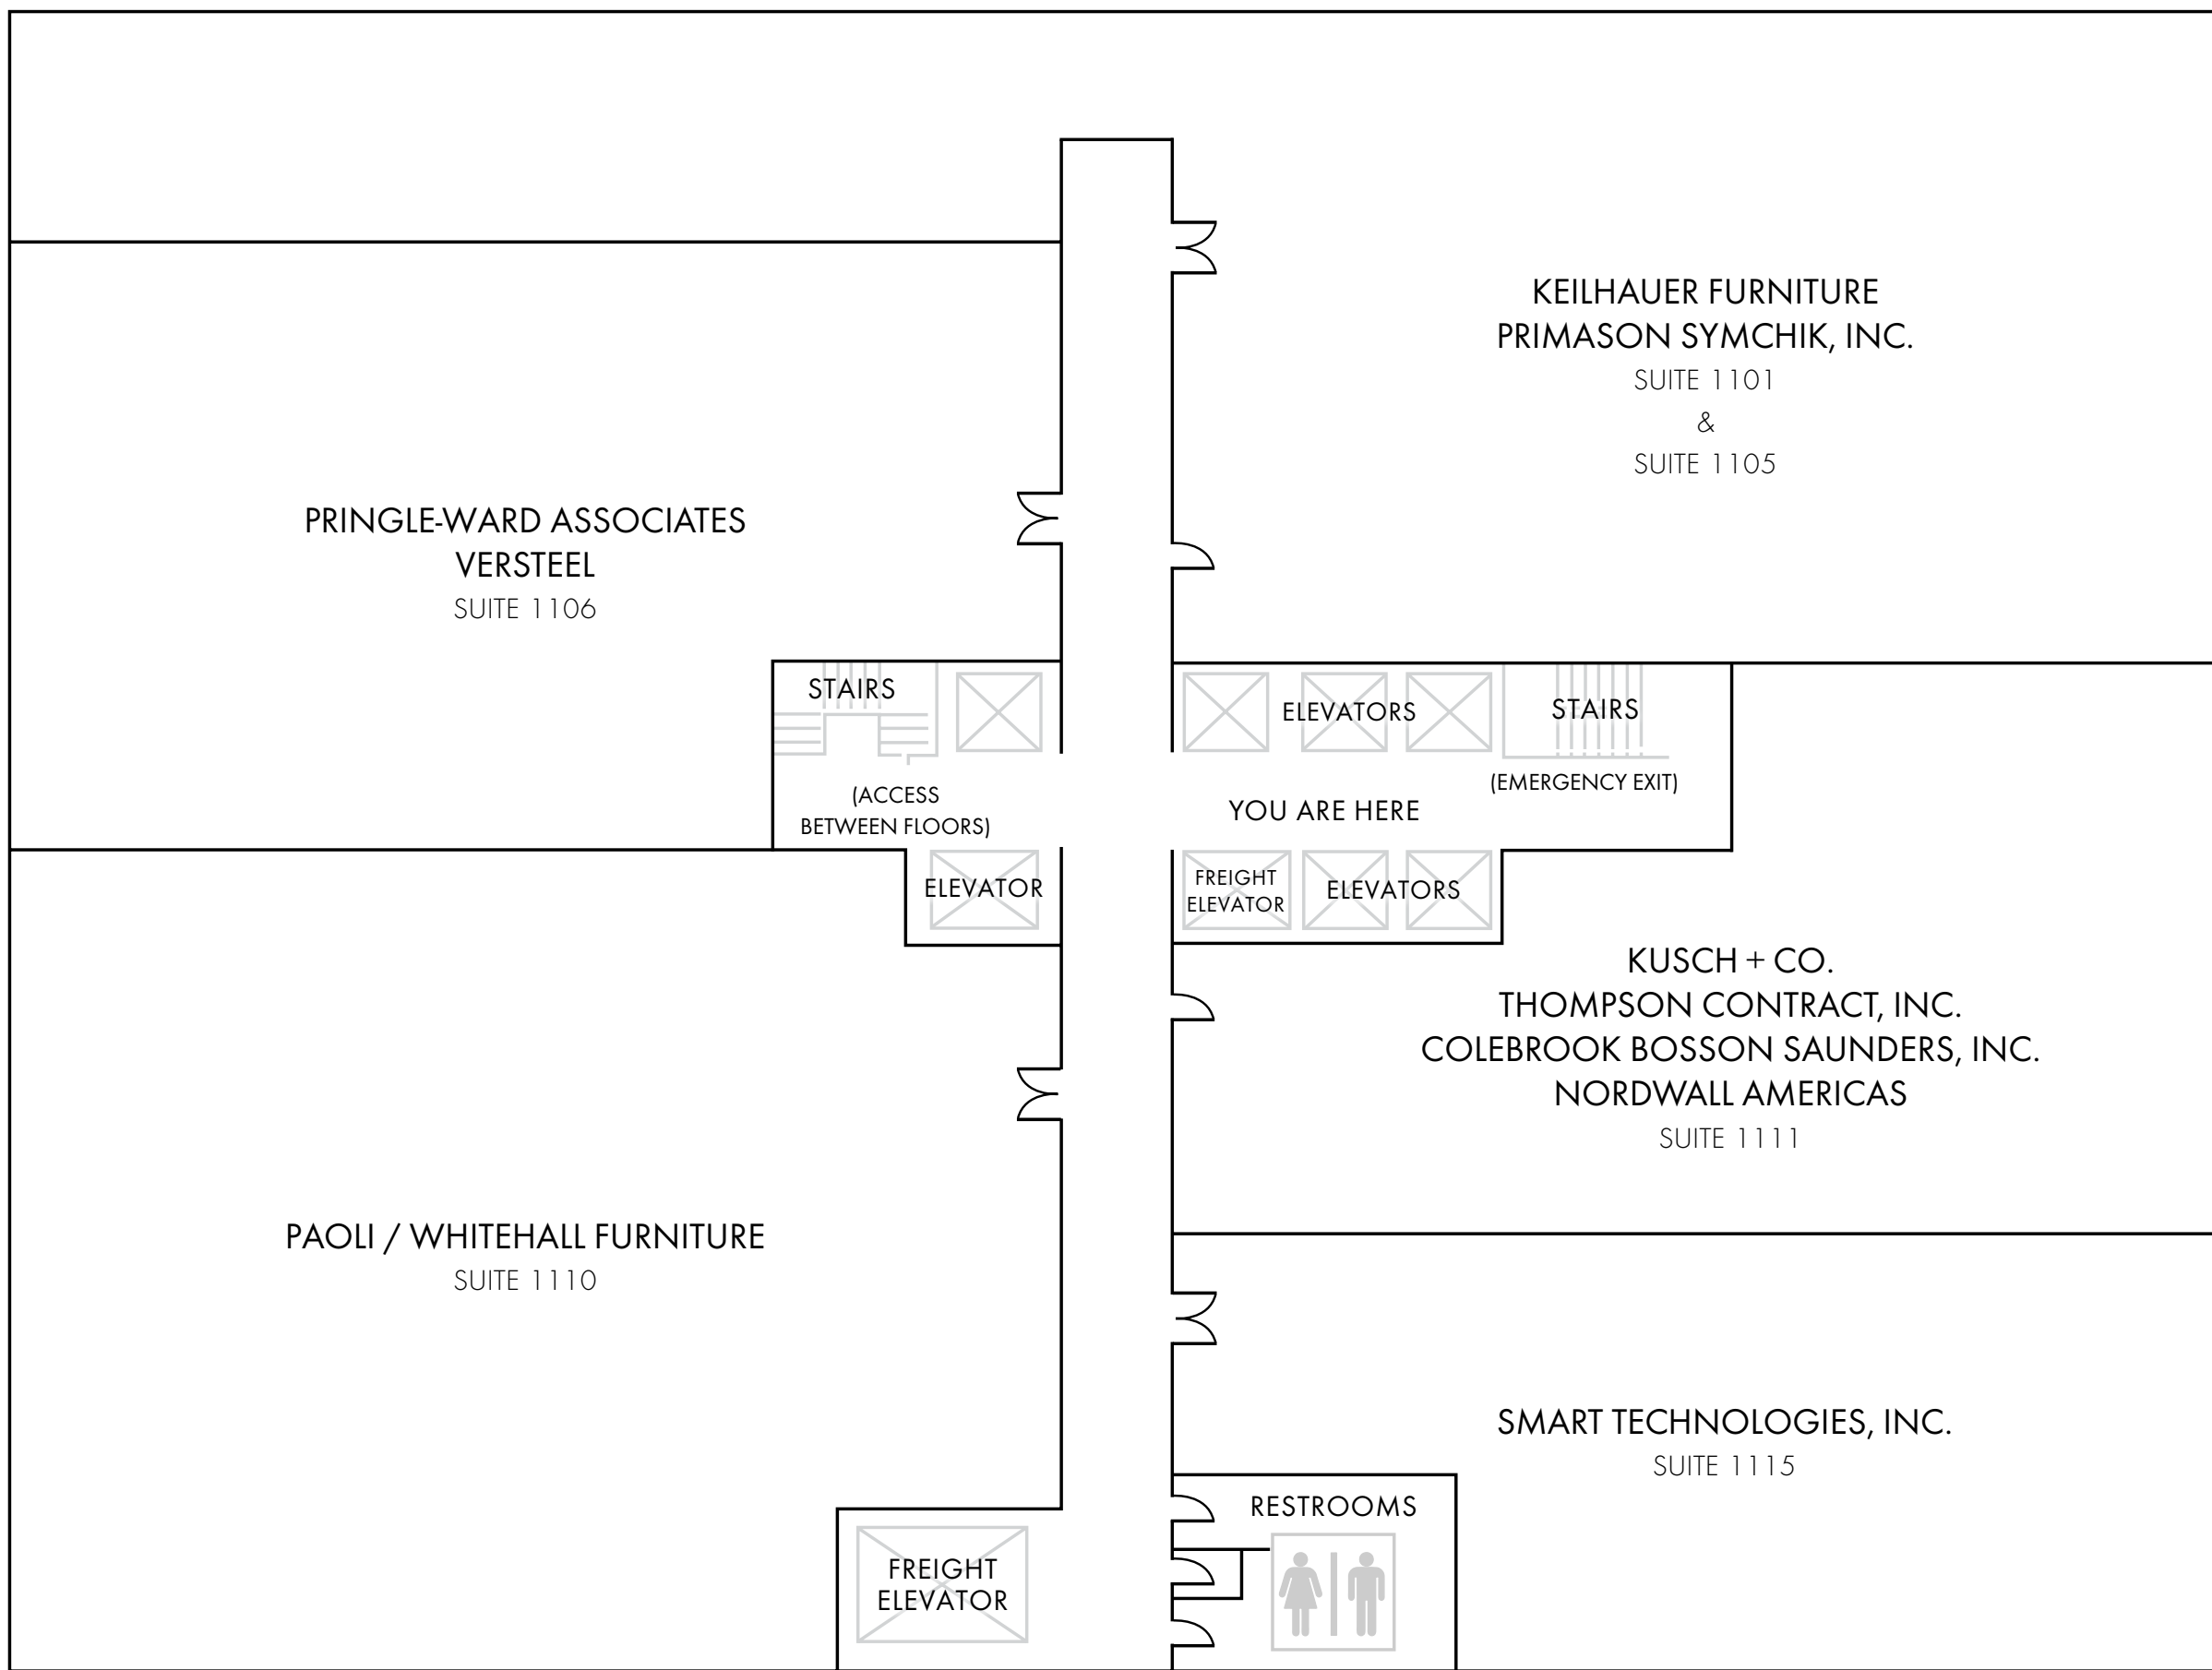

# New York Design Center®

NY  
DC®  
200 LEX  
NYDC.COM

11

IN CASE OF FIRE USE STAIRS UNLESS OTHERWISE INSTRUCTED.  
NO SMOKING IN ELEVATORS UNDER PENALTY OF LAW.