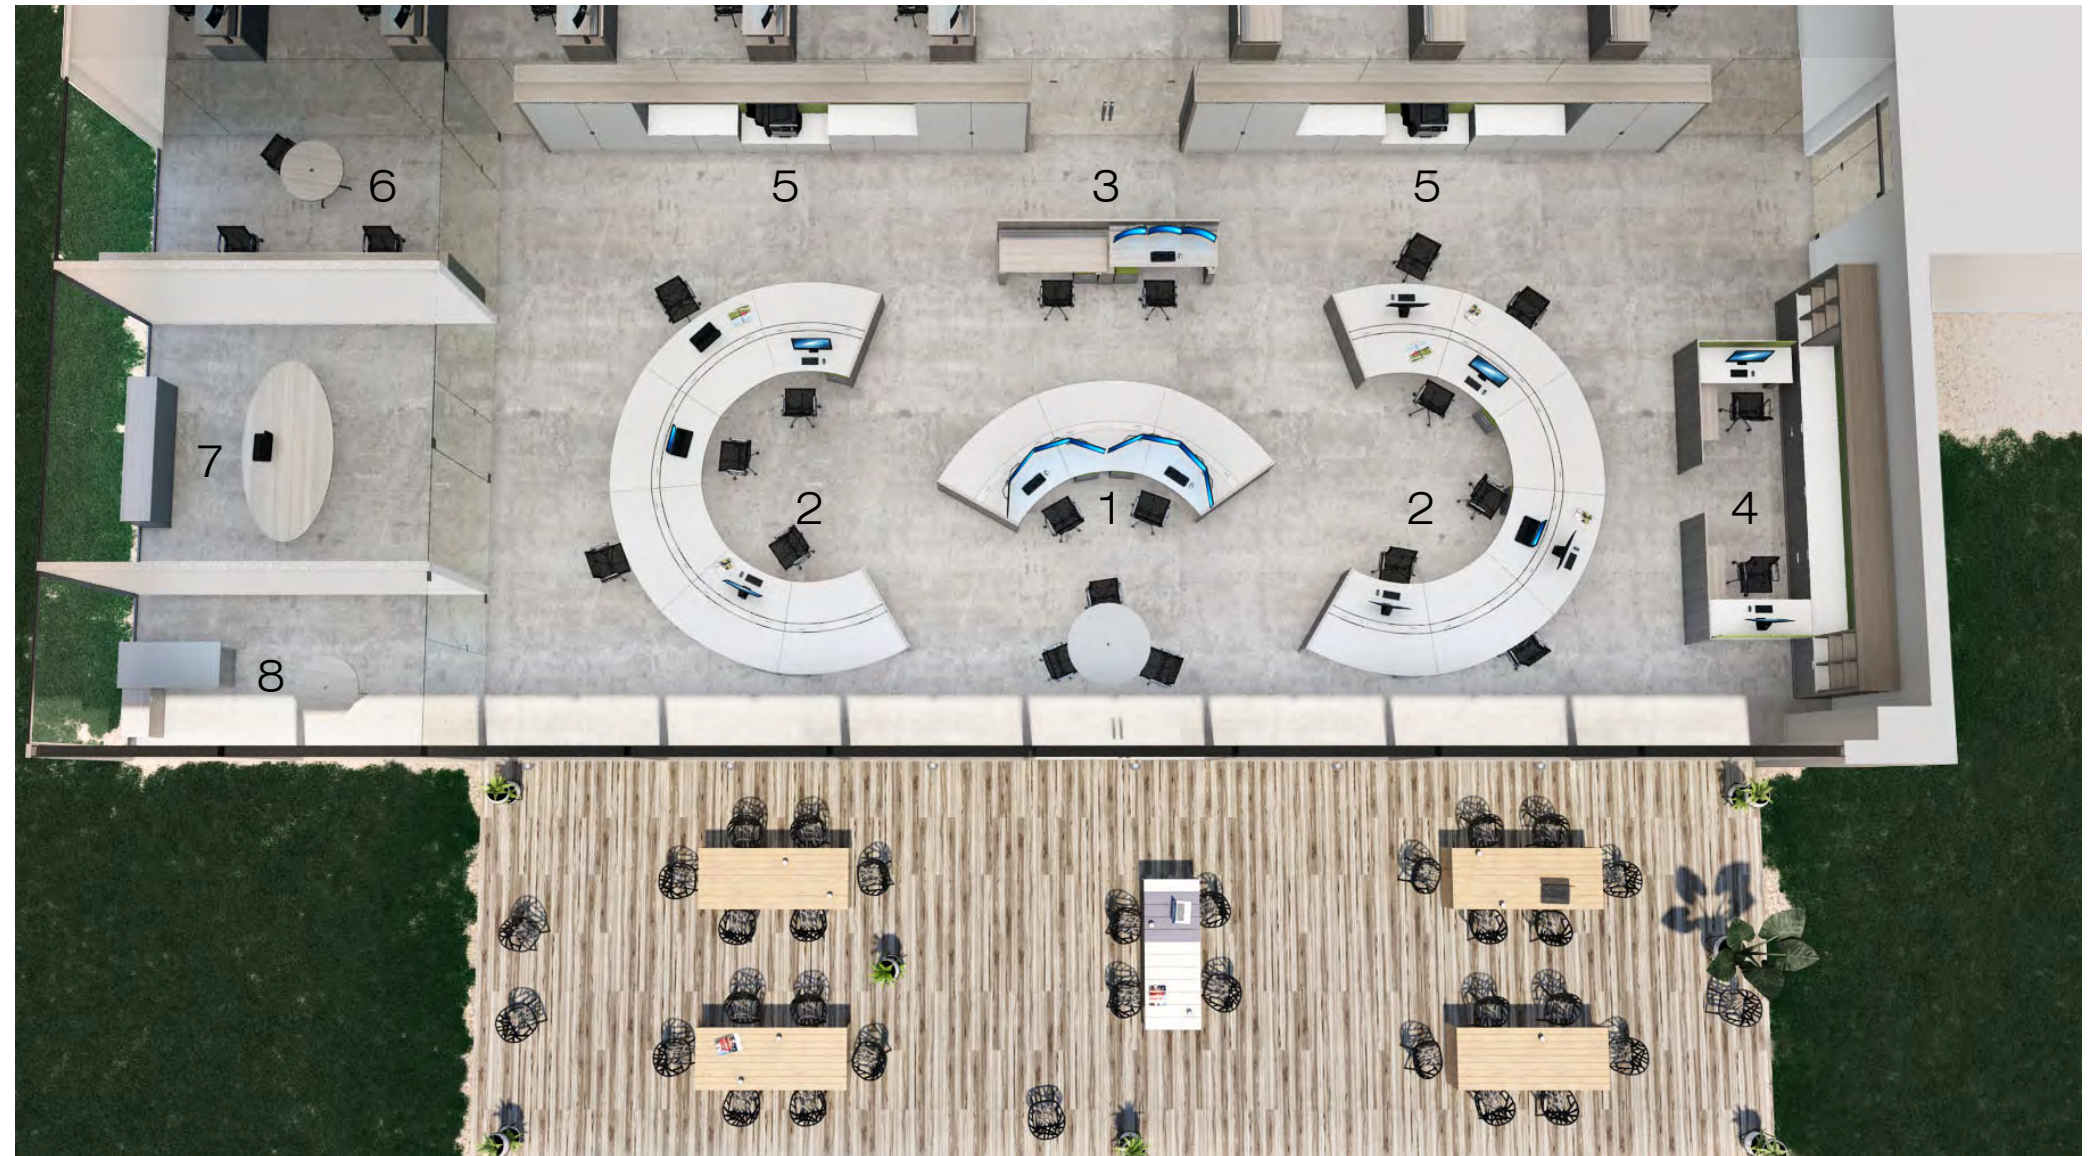

SIT/STAND DESK

FINISHES & MATERIALS

- FORMICA® INFINITI SOFT TOUCH LAMINATE SURFACES
- TABU DYED WALNUT WOOD VENEER
- SATIN ANODIZED ALUMINUM

SHOWROOM & SALES

NEW YORK DESIGN CENTER @ 200 LEXINGTON AVE, 14TH FLOOR, NEW YORK, NY 10016