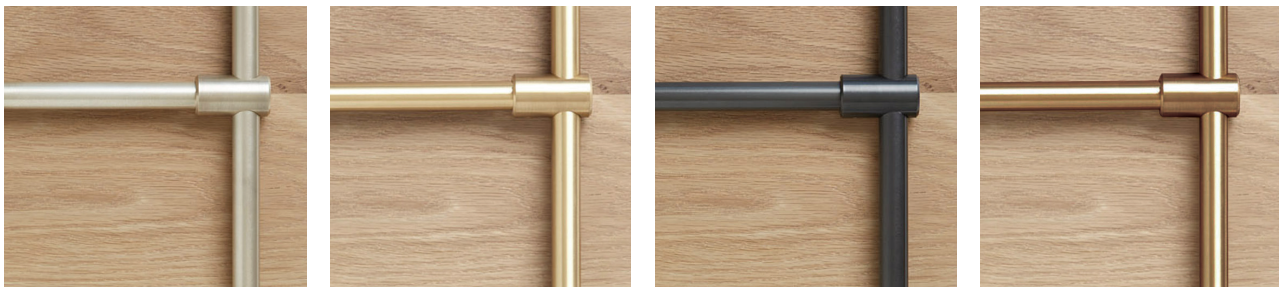

Silvered Oak