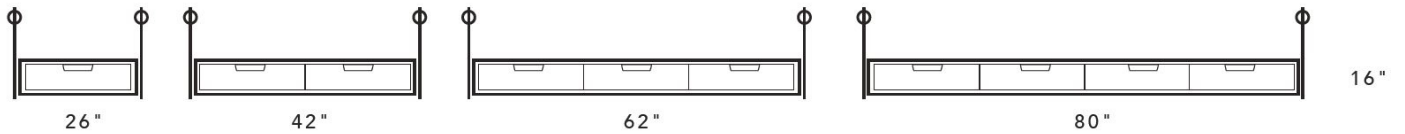

AMUNEAL.COM

THE COLLECTOR'S SERIES

1 DRAWER KNIFE EDGE CONSOLE

HARDWARE: Warm Brass

WOOD SHOWN: Oxidized Oak

SIZE OF CONSOLE: 20"W x 7"H x 18"D | SIZE WITH MOUNT: 26"W x 16"H x 18"D

options continued on next page

THE COLLECTOR'S SERIES

KNIFE EDGE CONSOLE

HARDWARE OPTIONS SHOWN: Bronze | Warm Brass | Champagne Brass
WOOD OPTIONS SHOWN: Bleached Oak | Oxidized Oak
Dimensions show standard overall widths for 1-4 drawer configurations