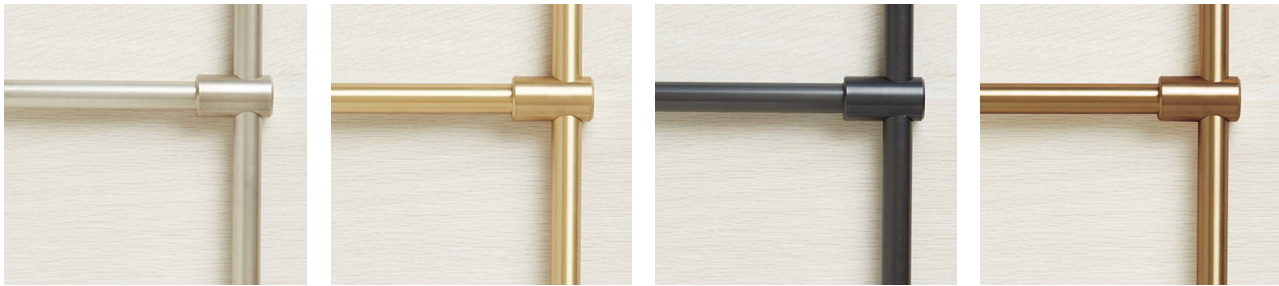

Bleached Oak