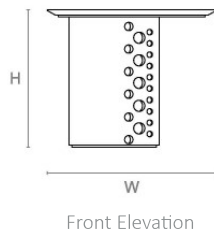

### DIMENSIONS

MARBLE- OVAL  
SMALL

480mm H x 600mm W x 450mm D  
18.90in H x 23.62in W x 17.72in D

TALL

580mm H x 600mm W x 450mm D  
22.83in H x 23.62in W x 17.72in D

GLASS- OVAL

SMALL

480mm H x 600mm W x 450mm D  
18.90in H x 23.62in W x 17.72in D

TALL

580mm H x 600mm W x 450mm D  
22.83in H x 23.62in W x 17.72in D

## LINE DRAWINGS

MARBLE OVAL - Small

MARBLE OVAL- Tall

GLASS OVAL - Small

GLASS OVAL - Tall