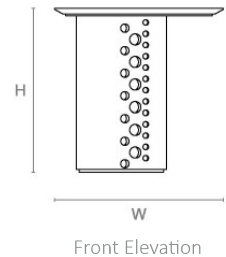

### DIMENSIONS

MARBLE- OVAL  
SMALL

480mm H x 600mm W x 450mm D  
18.90in H x 23.62in W x 17.72in D

TALL

580mm H x 600mm W x 450mm D  
22.83in H x 23.62in W x 17.72in D

GLASS- OVAL

SMALL

480mm H x 600mm W x 450mm D  
18.90in H x 23.62in W x 17.72in D

## LINE DRAWINGS

MARBLE OVAL - Small

MARBLE OVAL- Tall

GLASS OVAL - Small

GLASS OVAL - Tall