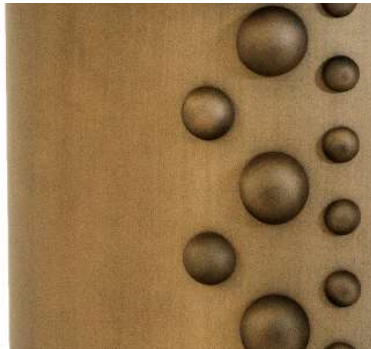

COLUMN SIDE TABLE OVAL

The Column range is inspired by the columns from the Roman/Greek temples. This range features the geometric pattern of industrial scale rivets on the columns. These originate from the large rivets commonly seen in the industrial pieces of the era. It is available in bronze or brass finish and the contrast materials of the top in either marble or glass add's interest and texture.

# COLUMN SIDE TABLE OVAL VARIATIONS

## VARIATION I

CALCATTIA VIOLA  
MARBLE TOP

BRASS FINISH  
BASE