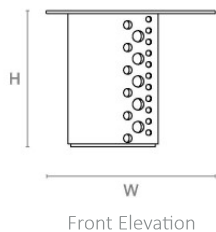

### DIMENSIONS

MARBLE- OVAL  
SMALL

480mm H x 600mm W x 450mm D  
18.90in H x 23.62in W x 17.72in D

TALL

580mm H x 600mm W x 450mm D  
22.83in H x 23.62in W x 17.72in D

GLASS- OVAL

SMALL

480mm H x 600mm W x 450mm D  
18.90in H x 23.62in W x 17.72in D

TALL

580mm H x 600mm W x 450mm D  
22.83in H x 23.62in W x 17.72in D

## LINE DRAWINGS

MARBLE OVAL - Small

MARBLE OVAL- Tall

GLASS OVAL - Small

GLASS OVAL - Tall