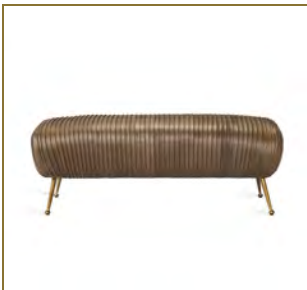

## # 198501 *Thatcher Bench - Mink*

UNIT: EA  
DIMENSIONS: 19"H X 55"W X 21"D; SH - 19"  
MATERIALS: LEATHER/ METAL  
FINISH: MINK/ BRONZED IRON  
WEIGHT LIMIT: 750  
FABRIC CONTENT: GENUINE LEATHER  
CLEANING CODE: E  
WEARABILITY: RESIDENTIAL  
**MSRP: \$3375**

### ITEM NOTES:

*The Aldrich Bench features the fabulous texture of pleated mink leather to deliver an eye-catching accent sure to enhance any space.*

*Genuine leather is a natural material. Variations in coloration and pattern are to be expected and add to the uniqueness and charm of each piece.*