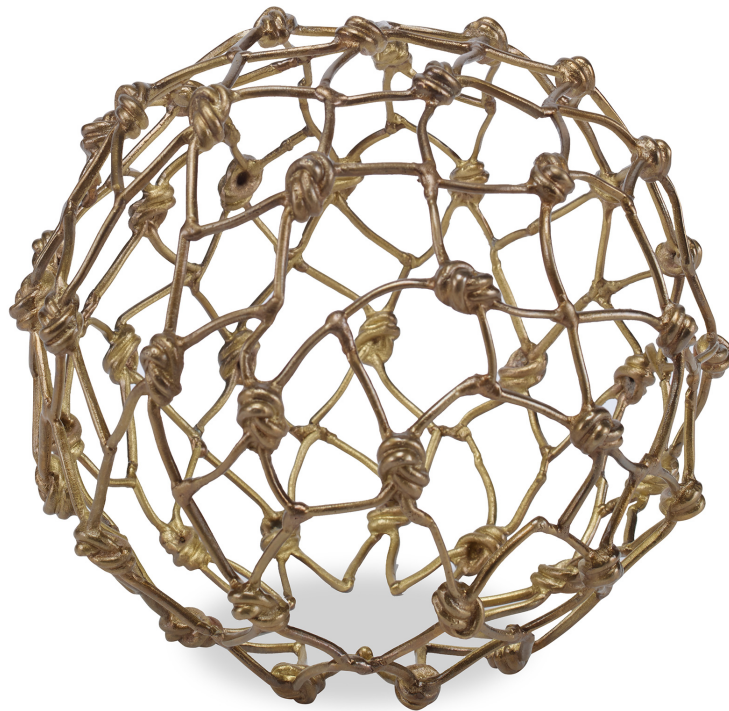

**Braman Sculpture**  
SKU: QR-21396.BRNPATINA.0

**CURATEDKRAVET**

A decorative brass orb sculpture composed of twisted knots, finished with a brown patina.

SKU: **QR-21396.BRNPATINA.0**

End Use: **Accents**

Composition: **Brass - 100%**

Length: **7.75**

Height: **7.750**

Brand: **CuratedKravet**

Type: **Objects**

Shipped Via: **UPS Ground**

Width: **7.750**

Repeat UOM: **IN**