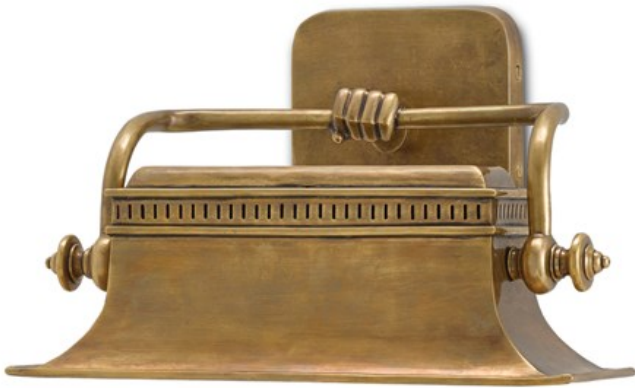

CURREY & COMPANY

Malvasia Brass Wall Sconce

5000-0064

Overall: 8.5"h x 13"w x 8.5"d

Finish: Vintage Brass

Materials: Brass

Availability: Out of Stock as of 1/8/2021 6:02:54 PM

Item Weight: 6 lb

Number of Lights: 1

Suggested Bulb: A Standard

Socket Type: E26

Watts per Socket / Item: 25/25

The Malvasia Brass Wall Sconce has unexpected details that include a classic fluted shade with knob-like fittings, dentil work, and a playful hand clasping the shade to the wall plate. In a vintage brass finish, the sconce is in our Bunny Williams Collection. The Malvasia is also available in a silver finish.