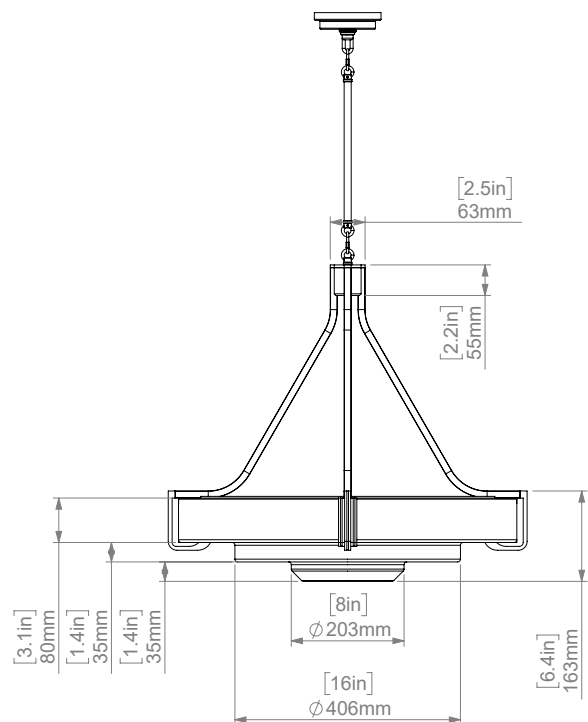

ALABASTER LANG PENDANT LARGE & MEDIUM

COLLIER WEBB

COLLIERWEBB.COM

ALABASTER LANG PENDANT LARGE

DIMENSIONS

Height: 1024mm/40.3"

Width: 646mm/25.4"

WEIGHT

PRODUCT CODE

HL032

FRONT

SIDE

Due to the hand-crafted nature of some products, stated dimensions may have a tolerance of $\pm 1/4$ "/6mm. If tighter tolerances are required for a specific installation, please state on your enquiry

COLLIER WEBB

COLLIERWEBB.COM

ALABASTER LANG PENDANT MEDIUM

DIMENSIONS

Height: 700mm/27.6"

Width: 456mm/18"

WEIGHT

25kg/55LBS

PRODUCT CODE

HLO33

Due to the hand-crafted nature of some products, stated dimensions may have a tolerance of $\pm 1/4"/6\text{mm}$.
If tighter tolerances are required for a specific installation, please state on your enquiry