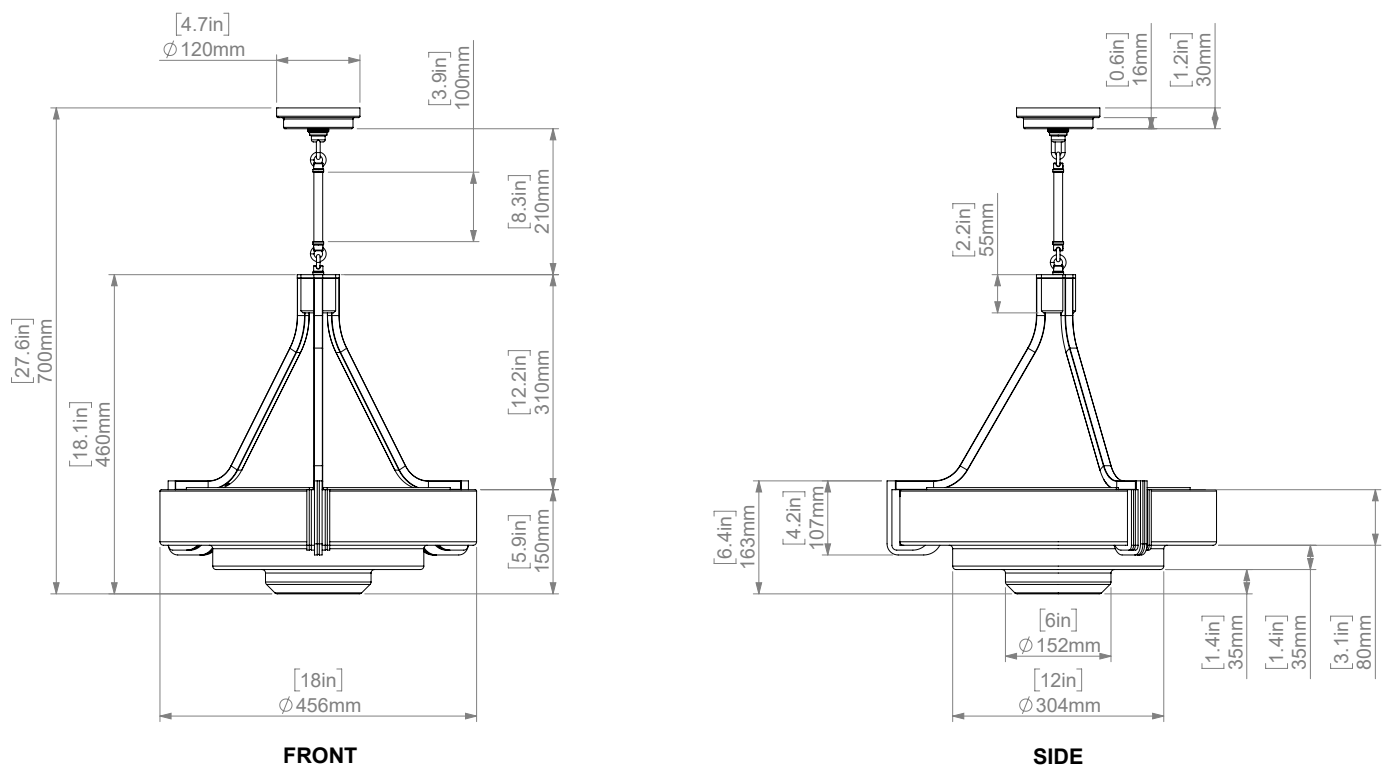

ALABASTER LANG PENDANT MEDIUM

DIMENSIONS

Height: 700mm/27.6"

Width: 456mm/18"

WEIGHT

25kg/55LBS

This fixture requires extra support due to its weight. Please have your installer review the installation instructions to ensure proper support is in place before installation.

BULB TYPE

UK LED Panel 15W, 3000k, 220/240V

EU LED Panel 15W, 3000k, 220/240V

US 4x E12 Bulb holder, B11 LED Bulb 25W, 3000k, 120V

Damp location specification available upon request.

CARE INSTRUCTIONS

Simply dust regularly with a clean soft cloth.

Care should be taken not to use abrasives of any kind.

PRODUCT CODE

HLO33

Due to the hand-crafted nature of some products, stated dimensions may have a tolerance of $\pm 1/4"/6\text{mm}$.
If tighter tolerances are required for a specific installation, please state on your enquiry

COLLIER WEBB

COLLIERWEBB.COM