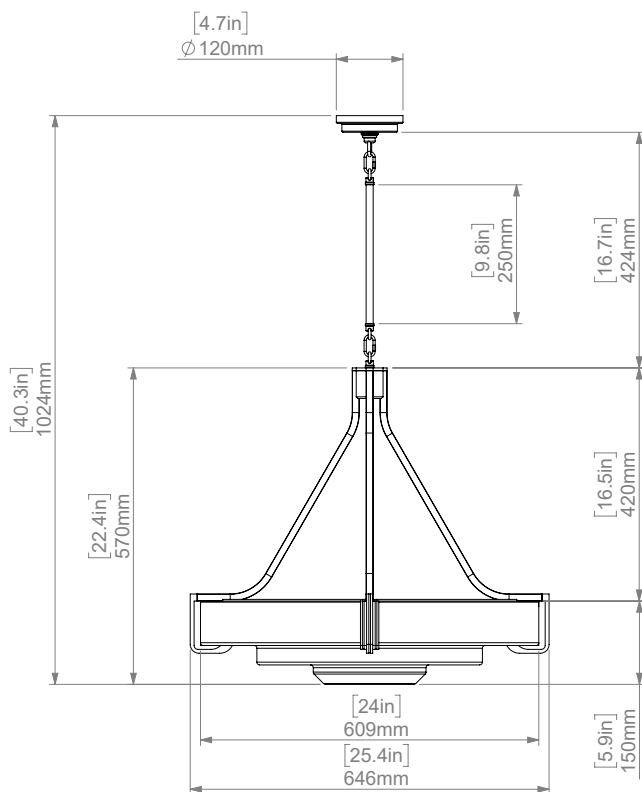

ALABASTER LANG PENDANT LARGE & MEDIUM

COLLIER WEBB

COLLIERWEBB.COM

ALABASTER LANG PENDANT LARGE

DIMENSIONS

Height: 1024mm/40.3"

Width: 646mm/25.4"

WEIGHT

28KG / 62LBS

This fixture requires extra support due to its weight. Please have your installer review the installation instructions to ensure proper support is in place before installation.

BULB TYPE

UK LED Panel 15W, 3000k, 220/240V

PRODUCT CODE

HL032

FRONT

SIDE

Due to the hand-crafted nature of some products, stated dimensions may have a tolerance of $\pm 1/4$ "/6mm. If tighter tolerances are required for a specific installation, please state on your enquiry

COLLIER WEBB

COLLIERWEBB.COM

ALABASTER LANG PENDANT MEDIUM

DIMENSIONS

Height: 700mm/27.6"

Width: 456mm/18"

WEIGHT

25kg/55LBS