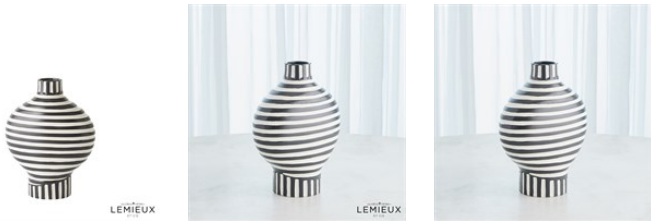

ITEM ID

CLL1.10035

NAME/DESCRIPTION

Colbert Vase-Black/White-Tall

DIMENSIONS / WEIGHT

Overall 20.5"H x 8.5"Dia. (5.4 lbs)

COUNTRY OF ORIGIN

Portugal

LEMIEUX

LEMIEUX

LEMIEUX

URL

<https://www.globalviews.com/grouped-colbert-vases-black-white-16077>

ROMANCE

The Colbert Vases collection by Lemieux Et Cie features bold, graphic decorative stripes hand-painted by skilled artisans. Each vase boasts striking linear design patterns that add a contemporary edge to the classic ceramic form. The vibrant, contrasting c

CARE & USE

Dust with dry cloth

MORE INFORMATION

Watertight: Product is Watertight

ITEM ID

CLL1.10036

NAME/DESCRIPTION

Colbert Vase-Black/White-Short

DIMENSIONS / WEIGHT

Overall 13"H x 8.5"Dia. (3.5 lbs)

COUNTRY OF ORIGIN

Portugal

URL

<https://www.globalviews.com/grouped-colbert-vases-black-white-16077>

ROMANCE

The Colbert Vases collection by Lemieux Et Cie features bold, graphic decorative stripes hand-painted by skilled artisans. Each vase boasts striking linear design patterns that add a contemporary edge to the classic ceramic form. The vibrant, contrasting c