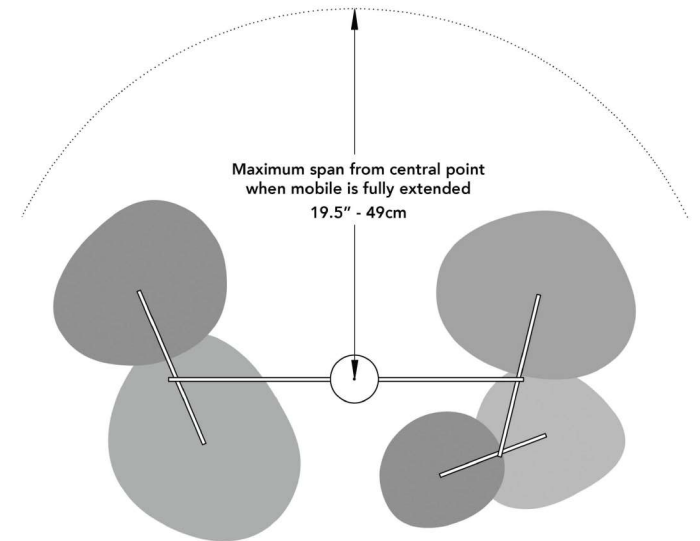

Available in several configurations and finishes; we can customize to your needs and space.

n y m p h a e a 3

design by Claudine Gévry

pendants	three
materials	aluminium
finish	silver or gold other finishes available by special order
dimensions	height 19" (48 cm) width 20" (51 cm) custom dimensions available by special order
drop length	adjustable
weight	approximately 0.7lb (0.3kg)
lamping	upward facing LEDs: 3 x 250 lumens (3000K) downward facing LEDs: 3 x 150 lumens (2700K)
voltage	12v
dimming	dimmable 110v to 12v UL certified driver

n y m p h a e a 5

design by Claudine Gévry

pendants	five
materials	aluminium
finish	silver or gold other finishes available by special order
dimensions	height 32" (81 cm) width 38" (96 cm) custom dimensions available by special order
drop length	adjustable
weight	approximately 1.3lb (0.6kg)
lamping	upward facing LEDs: 5 x 250 lumens (3000K) downward facing LEDs: 5 x 150 lumens (2700K)
voltage	12v
dimming	dimmable 110v to 12v UL certified driver

n y m p h a e a 7

design by Claudine Gévry

pendants	seven
materials	aluminium
finish	silver or gold other finishes available by special order
dimensions	height 37.5" (95 cm) width 47.25" (120 cm) custom dimensions available by special order
drop length	adjustable
weight	approximately 2lb (0.9kg)
lamping	upward facing LEDs: 7 x 250 lumens (3000K) downward facing LEDs: 7 x 150 lumens (2700K)
voltage	12v
dimming	dimmable 110v to 12v UL certified driver

n y m p h a e a 1 2

design by Claudine Gévry

pendants	twelve
materials	aluminium
finish	silver or gold other finishes available by special order
dimensions	height 63" (162 cm) width 65" (165 cm) custom dimensions available by special order
drop length	adjustable
weight	approximately 3.5 lb (1.6 kg)
lamping	upward facing LEDs: 12 x 250 lumens (3000K) downward facing LEDs: 12 x 150 lumens (2700K)
voltage	12v
dimming	dimmable 110v to 12v UL certified driver