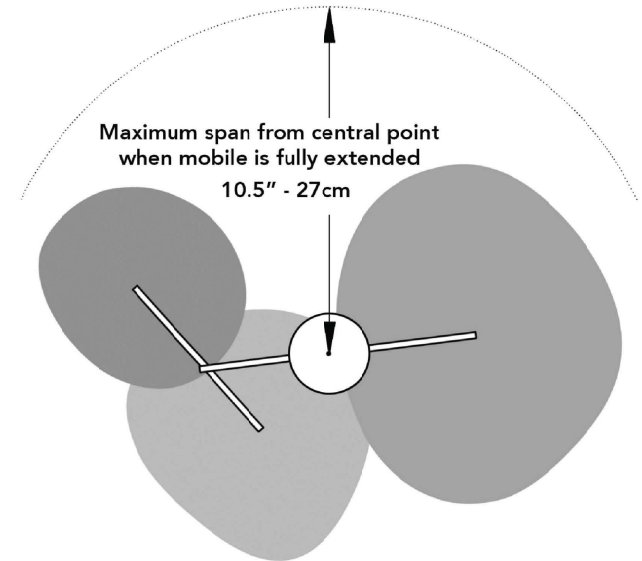

Available in several configurations and finishes; we can customize to your needs and space.

n y m p h a e a 3

design by Claudine Gévry

pendants	three
materials	aluminium
finish	silver or gold other finishes available by special order
dimensions	height 19" (48 cm) width 20" (51 cm) custom dimensions available by special order
drop length	adjustable
weight	approximately 0.7lb (0.3kg)
lamping	upward facing LEDs: 3 x 250 lumens (3000K) downward facing LEDs: 3 x 150 lumens (2700K)
voltage	12v
dimming	dimmable 110v to 12v UL certified driver

n y m p h a e a 5

design by Claudine Gévry

pendants	five
materials	aluminium
finish	silver or gold other finishes available by special order
dimensions	height 32" (81 cm) width 38" (96 cm) custom dimensions available by special order
drop length	adjustable
weight	approximately 1.3lb (0.6kg)
lamping	upward facing LEDs: 5 x 250 lumens (3000K) downward facing LEDs: 5 x 150 lumens (2700K)
voltage	12v
dimming	dimmable 110v to 12v UL certified driver

n y m p h a e a 7

design by Claudine Gévry

pendants	seven
materials	aluminium
finish	silver or gold other finishes available by special order
dimensions	height 37.5" (95 cm) width 47.25" (120 cm) custom dimensions available by special order
drop length	adjustable
weight	approximately 2lb (0.9kg)
lamping	upward facing LEDs: 7 x 250 lumens (3000K) downward facing LEDs: 7 x 150 lumens (2700K)
voltage	12v
dimming	dimmable 110v to 12v UL certified driver

n y m p h a e a 1 2

design by Claudine Gévry

pendants	twelve
materials	aluminium
finish	silver or gold other finishes available by special order
dimensions	height 63" (162 cm) width 65" (165 cm) custom dimensions available by special order
drop length	adjustable
weight	approximately 3.5 lb (1.6 kg)
lamping	upward facing LEDs: 12 x 250 lumens (3000K) downward facing LEDs: 12 x 150 lumens (2700K)
voltage	12v
dimming	dimmable 110v to 12v UL certified driver