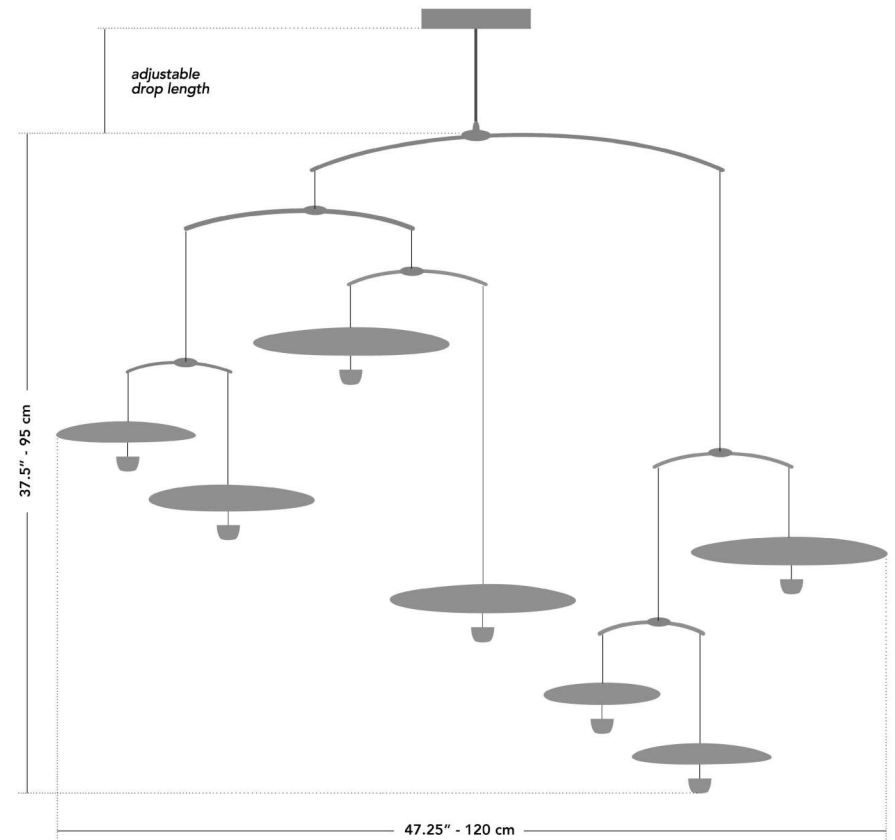

Available in several configurations and finishes; we can customize to your needs and space.

n y m p h a e a 3

design by Claudine Gévry

pendants	three
materials	aluminium
finish	silver or gold other finishes available by special order
dimensions	height 19" (48 cm) width 20" (51 cm) custom dimensions available by special order
drop length	adjustable
weight	approximately 0.7lb (0.3kg)
lamping	upward facing LEDs: 3 x 250 lumens (3000K) downward facing LEDs: 3 x 150 lumens (2700K)
voltage	12v
dimming	dimmable 110v to 12v UL certified driver

n y m p h a e a 5

design by Claudine Gévry

pendants	five
materials	aluminium
finish	silver or gold other finishes available by special order
dimensions	height 32" (81 cm) width 38" (96 cm) custom dimensions available by special order
drop length	adjustable
weight	approximately 1.3lb (0.6kg)
lamping	upward facing LEDs: 5 x 250 lumens (3000K) downward facing LEDs: 5 x 150 lumens (2700K)
voltage	12v
dimming	dimmable 110v to 12v UL certified driver

n y m p h a e a 7

design by Claudine Gévry

pendants	seven
materials	aluminium
finish	silver or gold other finishes available by special order
dimensions	height 37.5" (95 cm) width 47.25" (120 cm) custom dimensions available by special order
drop length	adjustable
weight	approximately 2lb (0.9kg)
lamping	upward facing LEDs: 7 x 250 lumens (3000K) downward facing LEDs: 7 x 150 lumens (2700K)
voltage	12v
dimming	dimmable 110v to 12v UL certified driver

n y m p h a e a 1 2

design by Claudine Gévry

pendants	twelve
materials	aluminium
finish	silver or gold other finishes available by special order
dimensions	height 63" (162 cm) width 65" (165 cm) custom dimensions available by special order
drop length	adjustable
weight	approximately 3.5 lb (1.6 kg)
lamping	upward facing LEDs: 12 x 250 lumens (3000K) downward facing LEDs: 12 x 150 lumens (2700K)
voltage	12v
dimming	dimmable 110v to 12v UL certified driver