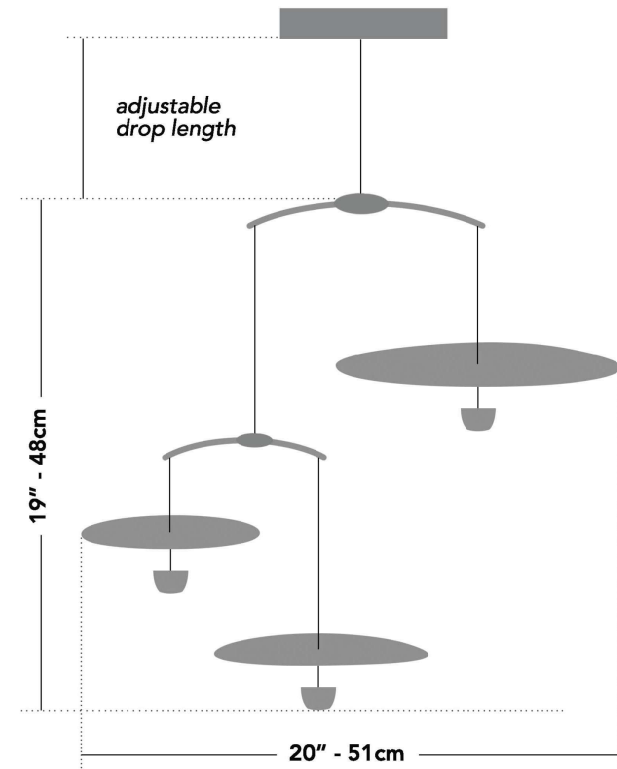

Available in several configurations and finishes; we can customize to your needs and space.

n y m p h a e a 3

design by Claudine Gévry

pendants	three
materials	aluminium
finish	silver or gold other finishes available by special order
dimensions	height 19" (48 cm) width 20" (51 cm) custom dimensions available by special order
drop length	adjustable
weight	approximately 0.7lb (0.3kg)
lamping	upward facing LEDs: 3 x 250 lumens (3000K) downward facing LEDs: 3 x 150 lumens (2700K)
voltage	12v
dimming	dimmable 110v to 12v UL certified driver

n y m p h a e a 5

design by Claudine Gévry

pendants	five
materials	aluminium
finish	silver or gold other finishes available by special order
dimensions	height 32" (81 cm) width 38" (96 cm) custom dimensions available by special order
drop length	adjustable
weight	approximately 1.3lb (0.6kg)
lamping	upward facing LEDs: 5 x 250 lumens (3000K) downward facing LEDs: 5 x 150 lumens (2700K)
voltage	12v
dimming	dimmable 110v to 12v UL certified driver

n y m p h a e a 7

design by Claudine Gévry

pendants	seven
materials	aluminium
finish	silver or gold other finishes available by special order
dimensions	height 37.5" (95 cm) width 47.25" (120 cm) custom dimensions available by special order
drop length	adjustable
weight	approximately 2lb (0.9kg)
lamping	upward facing LEDs: 7 x 250 lumens (3000K) downward facing LEDs: 7 x 150 lumens (2700K)
voltage	12v
dimming	dimmable 110v to 12v UL certified driver

n y m p h a e a 1 2

design by Claudine Gévry

pendants	twelve
materials	aluminium
finish	silver or gold other finishes available by special order
dimensions	height 63" (162 cm) width 65" (165 cm) custom dimensions available by special order
drop length	adjustable
weight	approximately 3.5 lb (1.6 kg)
lamping	upward facing LEDs: 12 x 250 lumens (3000K) downward facing LEDs: 12 x 150 lumens (2700K)
voltage	12v
dimming	dimmable 110v to 12v UL certified driver