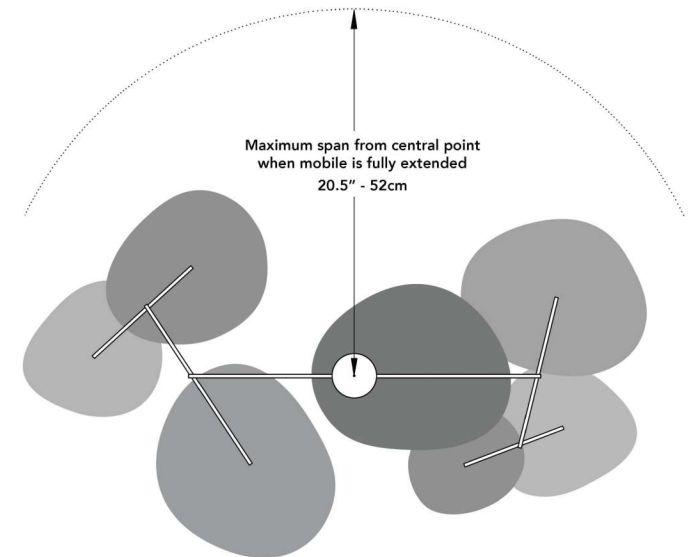

Available in several configurations and finishes; we can customize to your needs and space.

n y m p h a e a 3

design by Claudine Gévry

pendants	three
materials	aluminium
finish	silver or gold other finishes available by special order
dimensions	height 19" (48 cm) width 20" (51 cm) custom dimensions available by special order
drop length	adjustable
weight	approximately 0.7lb (0.3kg)
lamping	upward facing LEDs: 3 x 250 lumens (3000K) downward facing LEDs: 3 x 150 lumens (2700K)
voltage	12v
dimming	dimmable 110v to 12v UL certified driver

n y m p h a e a 5

design by Claudine Gévry

pendants	five
materials	aluminium
finish	silver or gold other finishes available by special order
dimensions	height 32" (81 cm) width 38" (96 cm) custom dimensions available by special order
drop length	adjustable
weight	approximately 1.3lb (0.6kg)
lamping	upward facing LEDs: 5 x 250 lumens (3000K) downward facing LEDs: 5 x 150 lumens (2700K)
voltage	12v
dimming	dimmable 110v to 12v UL certified driver

n y m p h a e a 7

design by Claudine Gévry

pendants	seven
materials	aluminium
finish	silver or gold other finishes available by special order
dimensions	height 37.5" (95 cm) width 47.25" (120 cm) custom dimensions available by special order
drop length	adjustable
weight	approximately 2lb (0.9kg)
lamping	upward facing LEDs: 7 x 250 lumens (3000K) downward facing LEDs: 7 x 150 lumens (2700K)
voltage	12v
dimming	dimmable 110v to 12v UL certified driver

n y m p h a e a 1 2

design by Claudine Gévry

pendants	twelve
materials	aluminium
finish	silver or gold other finishes available by special order
dimensions	height 63" (162 cm) width 65" (165 cm) custom dimensions available by special order
drop length	adjustable
weight	approximately 3.5 lb (1.6 kg)
lamping	upward facing LEDs: 12 x 250 lumens (3000K) downward facing LEDs: 12 x 150 lumens (2700K)
voltage	12v
dimming	dimmable 110v to 12v UL certified driver