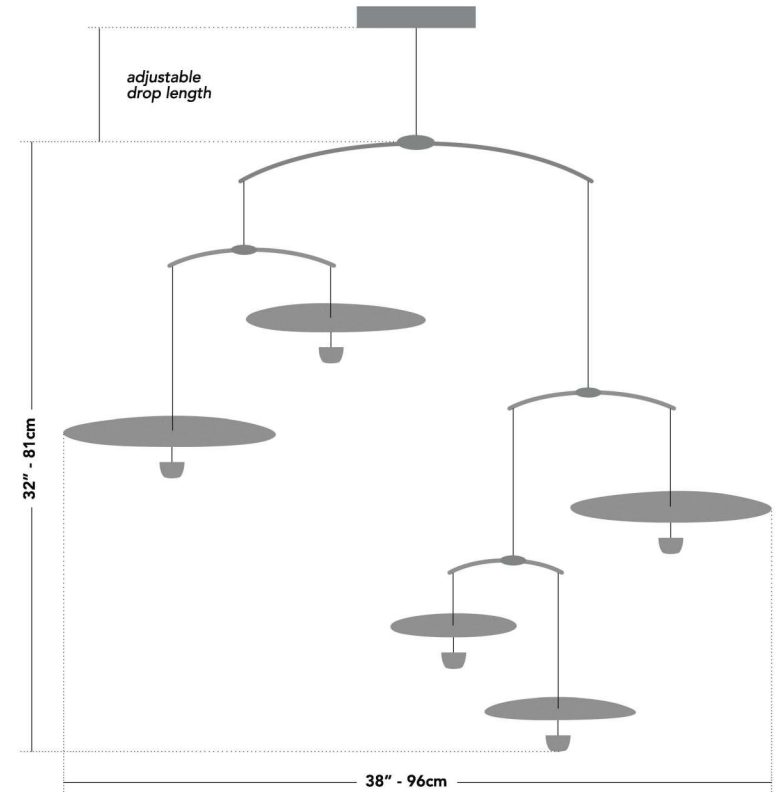

Available in several configurations and finishes; we can customize to your needs and space.

n y m p h a e a 3

design by Claudine Gévry

pendants	three
materials	aluminium
finish	silver or gold other finishes available by special order
dimensions	height 19" (48 cm) width 20" (51 cm) custom dimensions available by special order
drop length	adjustable
weight	approximately 0.7lb (0.3kg)
lamping	upward facing LEDs: 3 x 250 lumens (3000K) downward facing LEDs: 3 x 150 lumens (2700K)
voltage	12v
dimming	dimmable 110v to 12v UL certified driver

n y m p h a e a 5

design by Claudine Gévry

pendants	five
materials	aluminium
finish	silver or gold other finishes available by special order
dimensions	height 32" (81 cm) width 38" (96 cm) custom dimensions available by special order
drop length	adjustable
weight	approximately 1.3lb (0.6kg)
lamping	upward facing LEDs: 5 x 250 lumens (3000K) downward facing LEDs: 5 x 150 lumens (2700K)
voltage	12v
dimming	dimmable 110v to 12v UL certified driver

n y m p h a e a 7

design by Claudine Gévry

pendants	seven
materials	aluminium
finish	silver or gold other finishes available by special order
dimensions	height 37.5" (95 cm) width 47.25" (120 cm) custom dimensions available by special order
drop length	adjustable
weight	approximately 2lb (0.9kg)
lamping	upward facing LEDs: 7 x 250 lumens (3000K) downward facing LEDs: 7 x 150 lumens (2700K)
voltage	12v
dimming	dimmable 110v to 12v UL certified driver

n y m p h a e a 1 2

design by Claudine Gévry

pendants	twelve
materials	aluminium
finish	silver or gold other finishes available by special order
dimensions	height 63" (162 cm) width 65" (165 cm) custom dimensions available by special order
drop length	adjustable
weight	approximately 3.5 lb (1.6 kg)
lamping	upward facing LEDs: 12 x 250 lumens (3000K) downward facing LEDs: 12 x 150 lumens (2700K)
voltage	12v
dimming	dimmable 110v to 12v UL certified driver